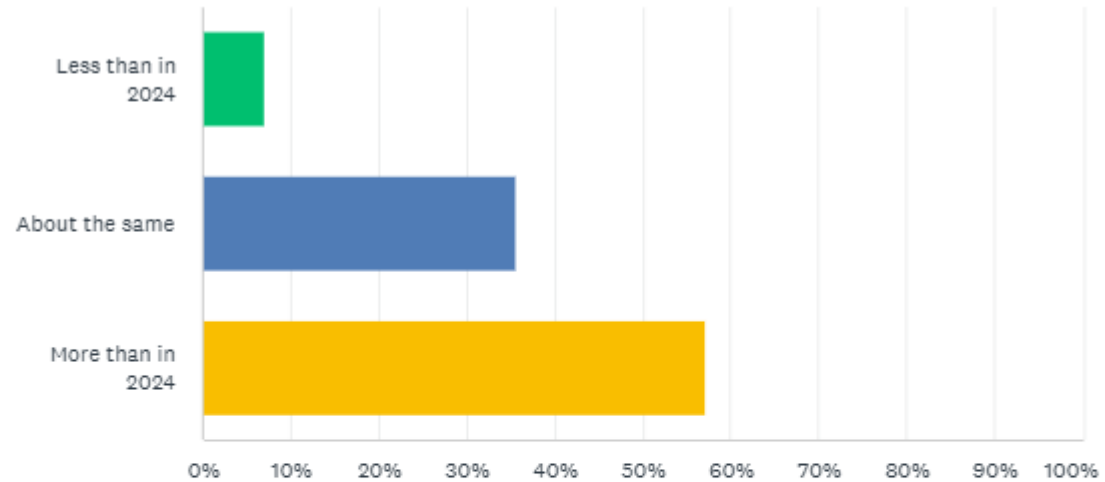

In 2025, do you think that your use of Test Automation will be:

Answered: 14 Skipped: 0

ANSWER CHOICES	RESPONSES
Less than in 2024	7.14% 1
About the same	35.71% 5
More than in 2024	57.14% 8
TOTAL	14