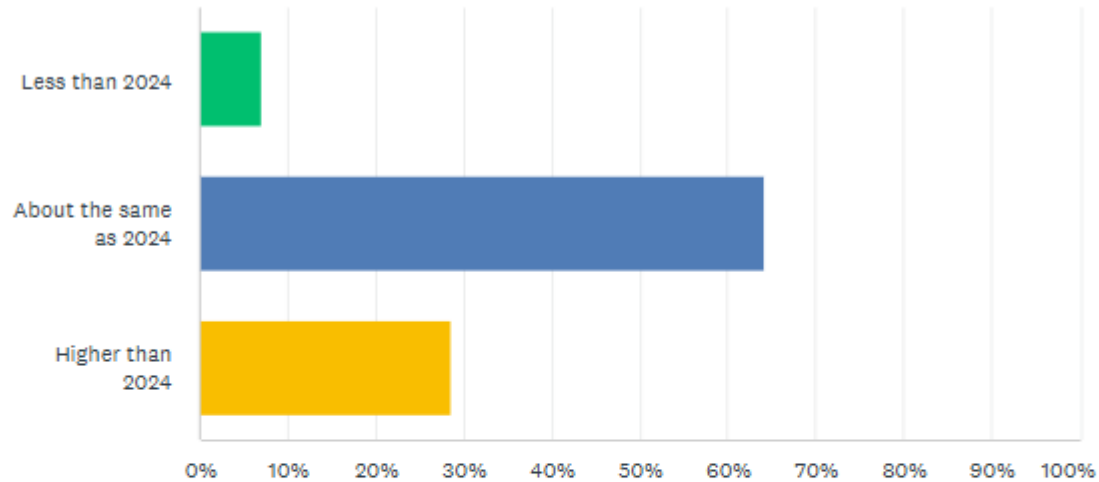

*Tauranga Test
Professionals
Meetup –
November 2024*

SURVEY RESULTS

A large, horizontal, pink brushstroke graphic with a textured, hand-painted appearance. The stroke is wider in the middle and tapers at both ends. The text 'Response Summary' is written in white, italicized, serif font across the center of the stroke.

Response Summary

- 14 responses in total
- 0 questions skipped
- Average completion time = 1 minute 22 seconds

In 2025, do you think that your organisation's project workload will be:

Answered: 14 Skipped: 0