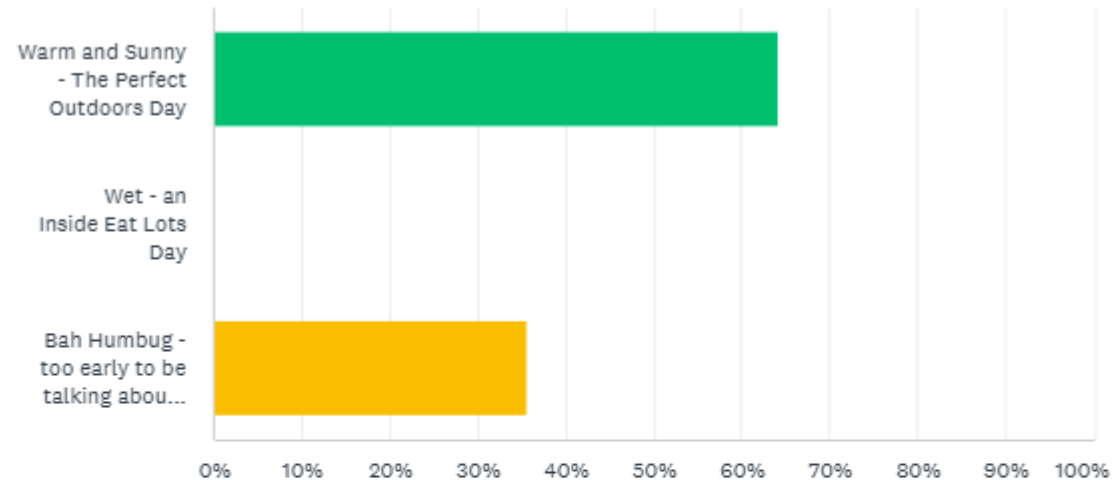

ANSWER CHOICES	RESPONSES
Less than in 2024	7.14% 1
About the same	35.71% 5
More than in 2024	57.14% 8
TOTAL	14

In 2025, do you think remote working / working from home will be:

Answered: 14 Skipped: 0

ANSWER CHOICES	RESPONSES
Less than 2024 - more working in the office	28.57% 4
About the same	71.43% 10
More than in 2024 - more working from home / working remotely	0.00% 0
TOTAL	14

Christmas Day 2024 will be:

Answered: 14 Skipped: 0

ANSWER CHOICES	RESPONSES
▼ Warm and Sunny - The Perfect Outdoors Day	64.29% 9
▼ Wet - an Inside Eat Lots Day	0.00% 0
▼ Bah Humbug - too early to be talking about Christmas	35.71% 5
TOTAL	14