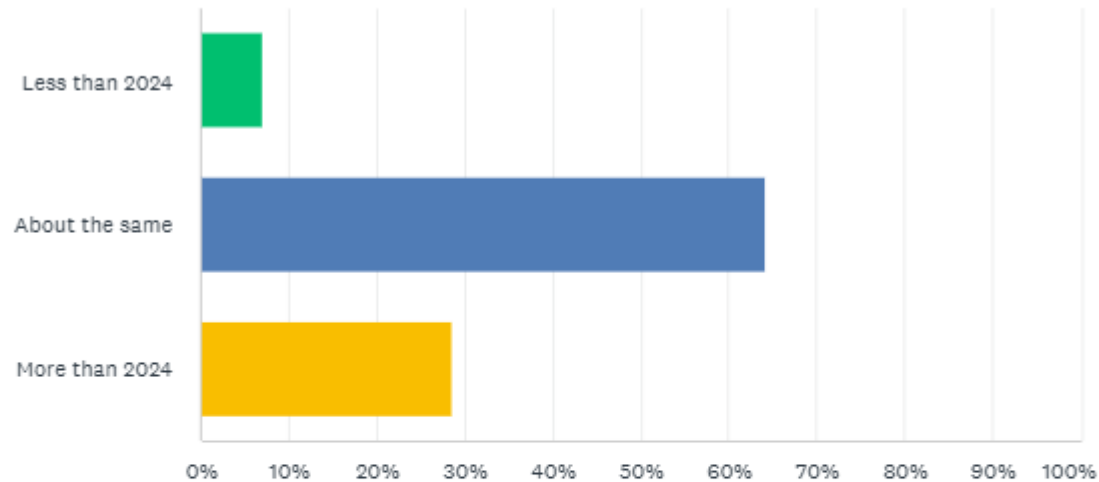

ANSWER CHOICES	RESPONSES
Less than in 2024	7.14% 1
About the same	35.71% 5
More than in 2024	57.14% 8
TOTAL	14

In 2025, do you think remote working / working from home will be:

Answered: 14 Skipped: 0

ANSWER CHOICES	RESPONSES
Less than 2024 - more working in the office	28.57% 4
About the same	71.43% 10
More than in 2024 - more working from home / working remotely	0.00% 0
TOTAL	14

Christmas Day 2024 will be:

Answered: 14 Skipped: 0

ANSWER CHOICES	RESPONSES
▼ Warm and Sunny - The Perfect Outdoors Day	64.29% 9
▼ Wet - an Inside Eat Lots Day	0.00% 0
▼ Bah Humbug - too early to be talking about Christmas	35.71% 5
TOTAL	14

In 2025, do you think that the sunshine hours for Tauranga will be:

Answered: 14 Skipped: 0

ANSWER CHOICES	RESPONSES
Less than 2024	7.14% 1
About the same	64.29% 9
More than 2024	28.57% 4
TOTAL	14

*Tauranga Test
Professionals
Meetup –
November 2024*