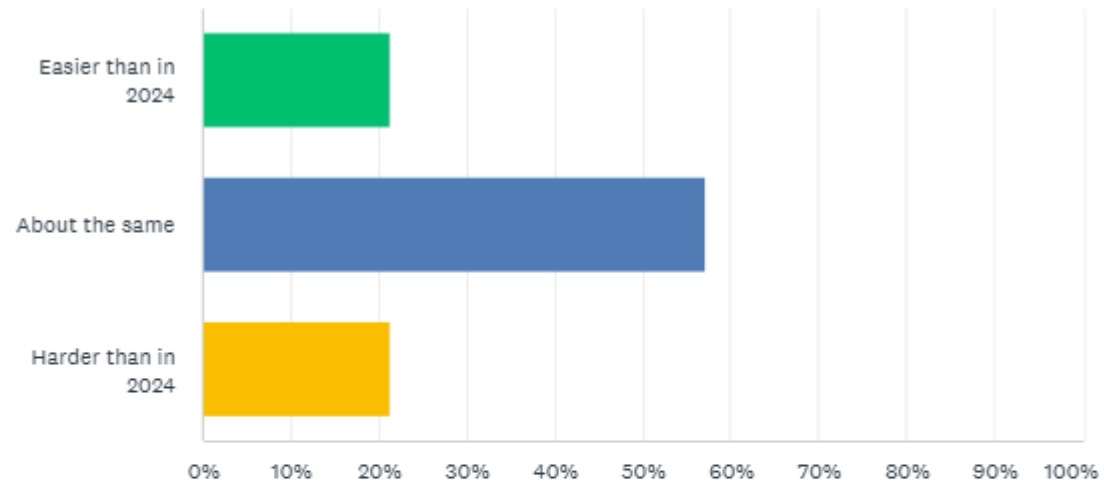

*Tauranga Test
Professionals
Meetup –
November 2024*

SURVEY RESULTS

A large, horizontal, pink brushstroke graphic with a textured, hand-painted appearance. The stroke is wider in the middle and tapers at both ends. The text 'Response Summary' is written in white, italicized, serif font across the center of the stroke.

ANSWER CHOICES	RESPONSES
▼ Less than 2024	7.14% 1
▼ About the same as 2024	64.29% 9
▼ Higher than 2024	28.57% 4
TOTAL	14

In 2025, do you think your organisations project delivery team will be:

Answered: 14 Skipped: 0

ANSWER CHOICES	RESPONSES
▼ Smaller than in 2024	35.71% 5
▼ About the same	28.57% 4
▼ Larger than in 2024	35.71% 5
TOTAL	14

In 2025, do you think the difficulty in hiring staff will be:

Answered: 14 Skipped: 0