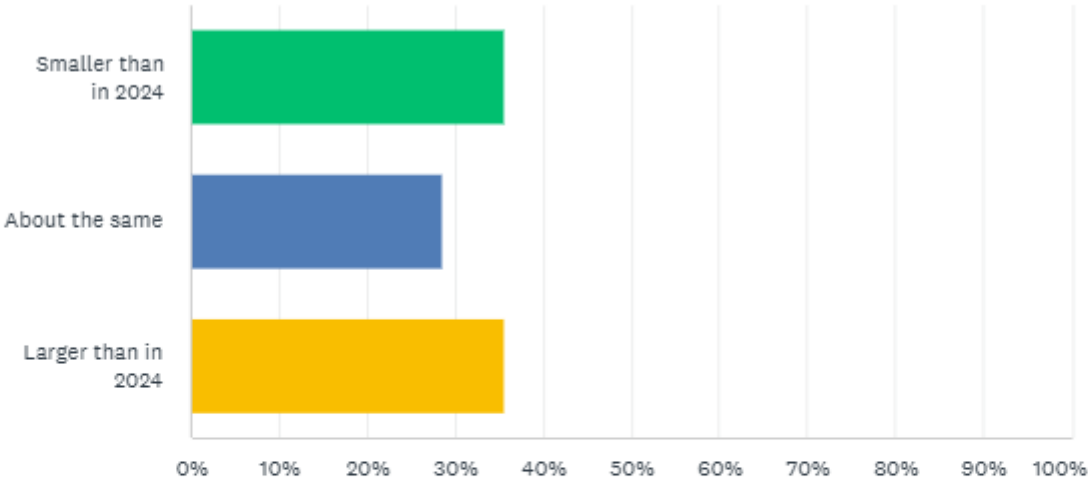

*Tauranga Test
Professionals
Meetup –
November 2024*

SURVEY RESULTS

A large, horizontal, pink brushstroke graphic with a textured, hand-painted appearance. The stroke is wider in the middle and tapers at both ends. The text 'Response Summary' is written in white, italicized, serif font across the center of the stroke.

Response Summary

- 14 responses in total
- 0 questions skipped
- Average completion time = 1 minute 22 seconds

In 2025, do you think that your organisation's project workload will be:

Answered: 14 Skipped: 0

ANSWER CHOICES	RESPONSES
▼ Less than 2024	7.14% 1
▼ About the same as 2024	64.29% 9
▼ Higher than 2024	28.57% 4
TOTAL	14

In 2025, do you think your organisations project delivery team will be:

Answered: 14 Skipped: 0