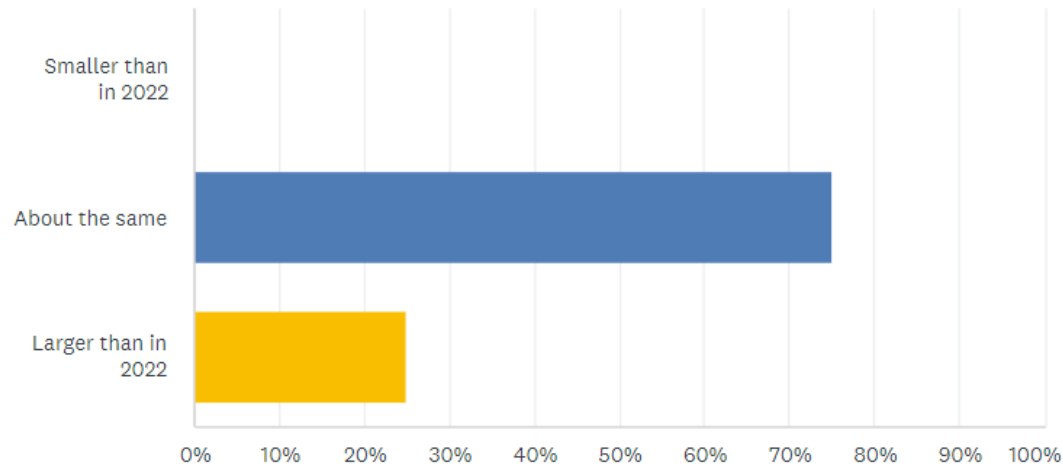

A large, horizontal pink brushstroke graphic with a textured, hand-painted appearance. The text 'Response Summary' is written in a white, elegant serif font across the center of the brushstroke.

Response Summary

- 4 responses in total
- 0 question skipped
- Average completion time = 1 minute, 10 seconds 😊.

In 2023, do you think that your organisation's project workload will be:

In 2023, do you think that your organisation's project workload will be:

Answered: 4 Skipped: 0

ANSWER CHOICES	RESPONSES
Less than 2022	0.00% 0
About the same	25.00% 1
Higher than 2022	75.00% 3
TOTAL	4

In 2023, do you think your organisations project delivery team will be:

Answered: 4 Skipped: 0