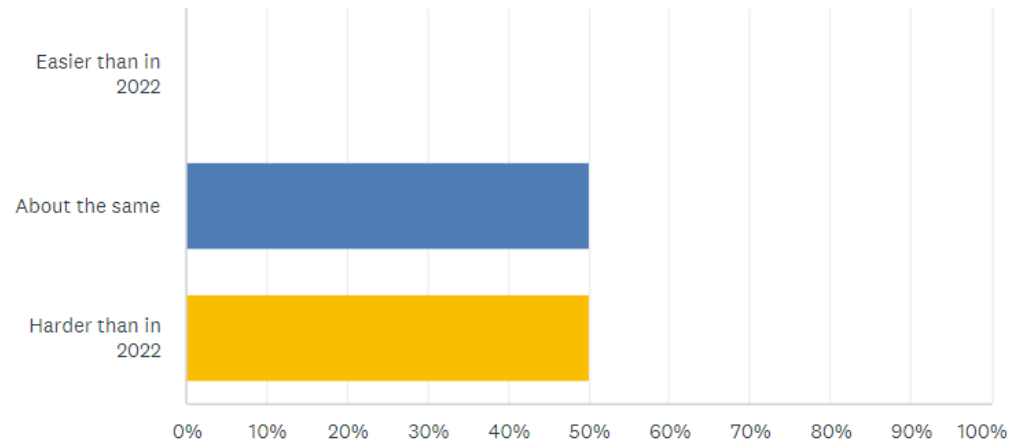

In 2023, do you think the difficulty in hiring staff will be:

Answered: 4 Skipped: 0

ANSWER CHOICES	RESPONSES
▼ Easier than in 2022	0.00% 0
▼ About the same	50.00% 2
▼ Harder than in 2022	50.00% 2
TOTAL	4