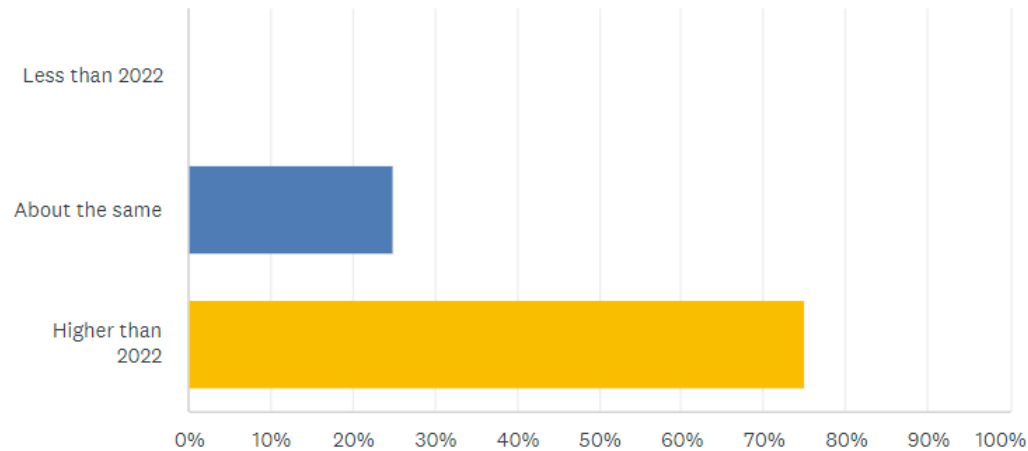

In 2023, do you think that your organisation's project workload will be:

In 2023, do you think that your organisation's project workload will be:

Answered: 4 Skipped: 0

ANSWER CHOICES	RESPONSES
Less than 2022	0.00% 0
About the same	25.00% 1
Higher than 2022	75.00% 3
TOTAL	4