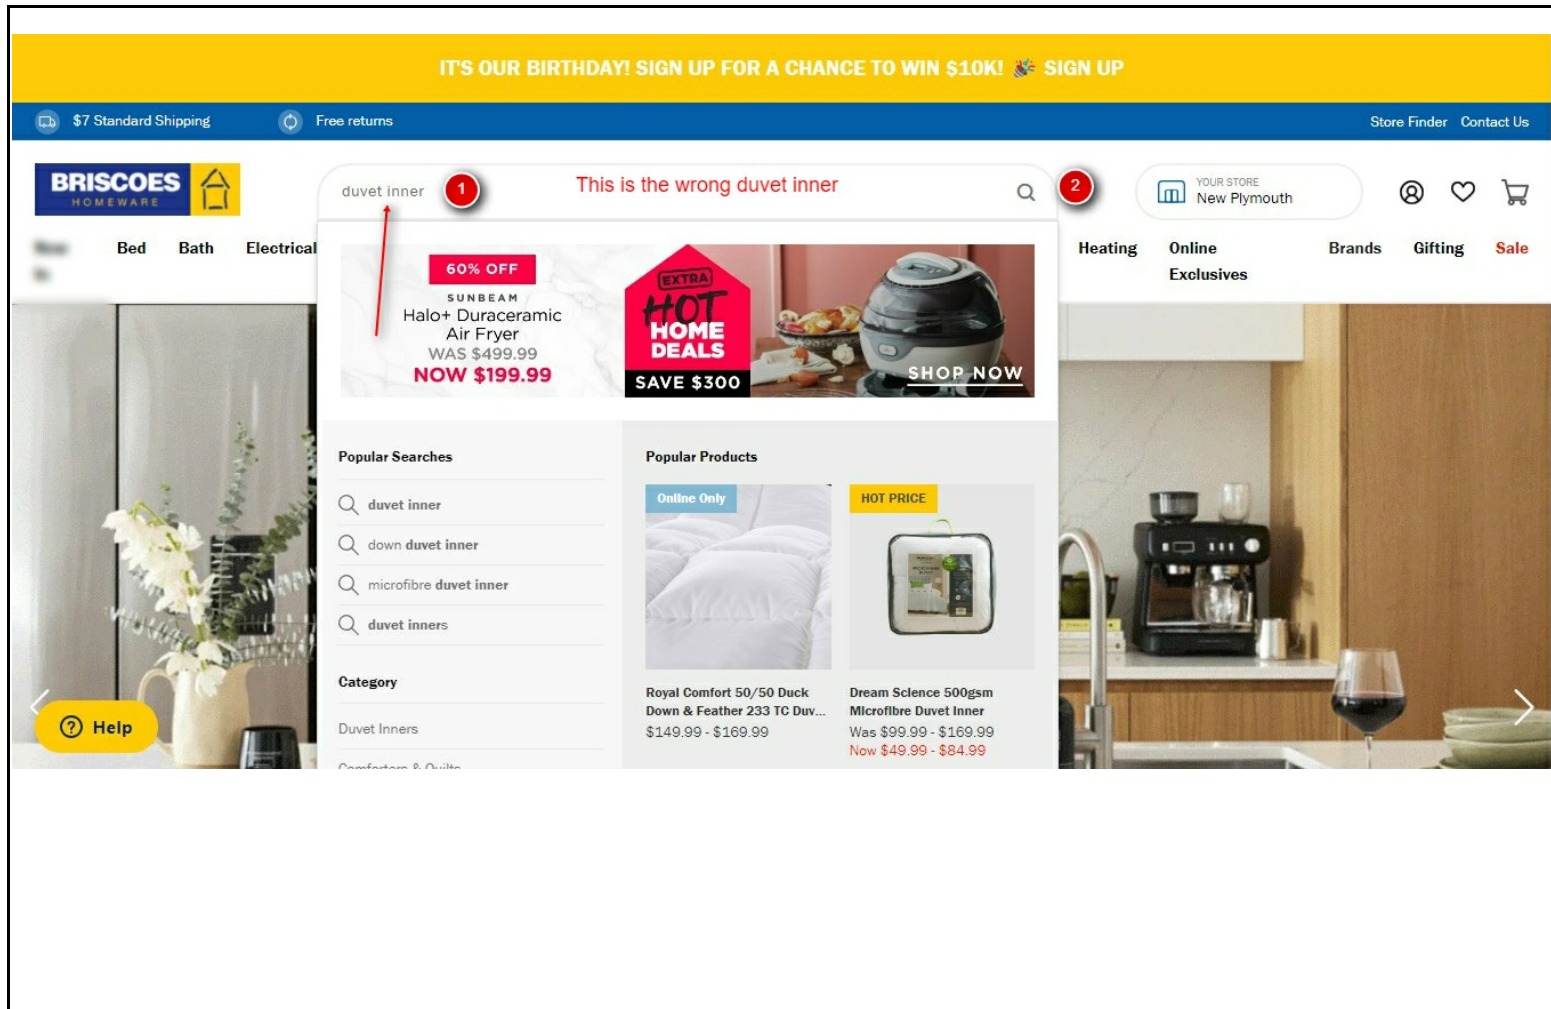

[Screen 1: Homeware & Home Accessories | Briscoes NZ](#)

Step 1: Type in the search box: 'duvet inner'
Step 2: Click search logo button