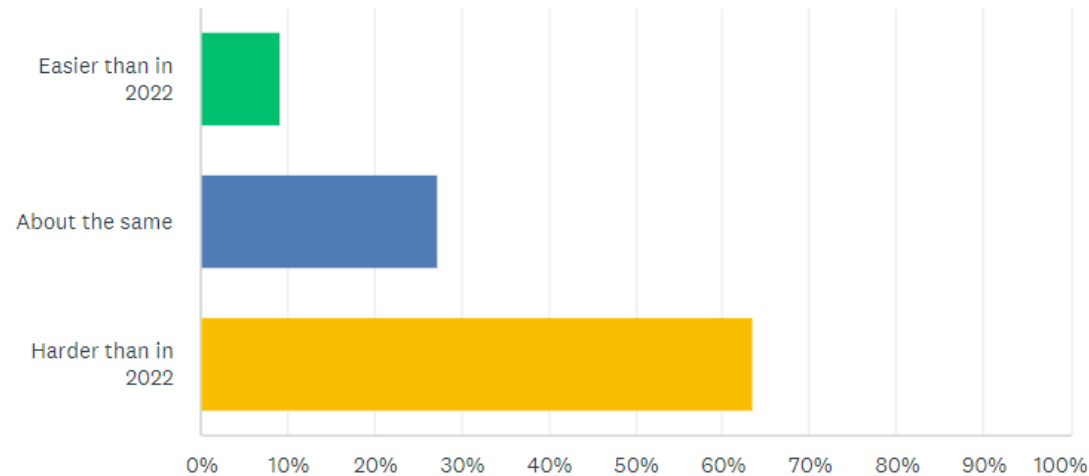

In 2023, do you think the difficulty in hiring staff will be:

Answered: 11 Skipped: 0

ANSWER CHOICES	RESPONSES
▼ Easier than in 2022	9.09% 1
▼ About the same	27.27% 3
▼ Harder than in 2022	63.64% 7
TOTAL	11