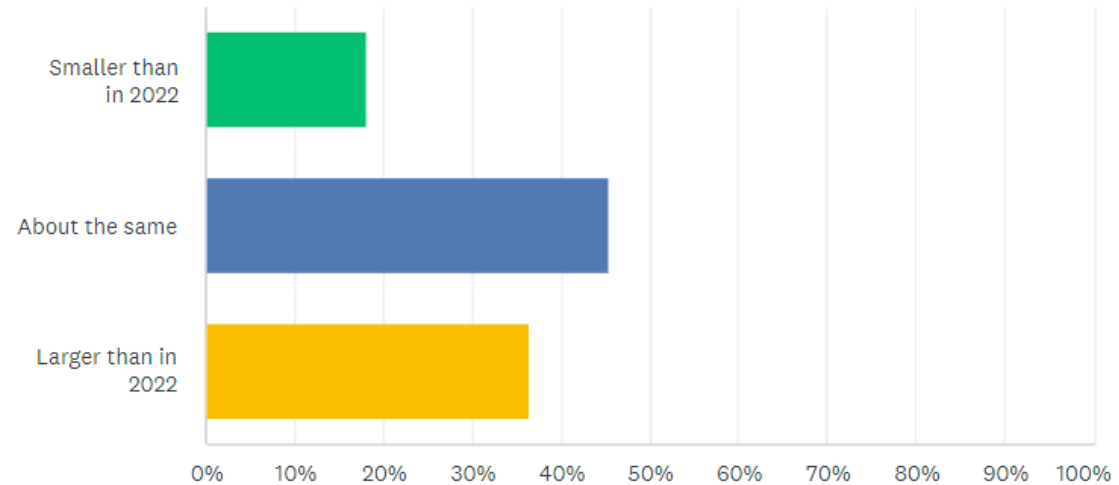

*Manawatu Test
Professionals
Meetup –
November 2022*

SURVEY RESULTS

A large, horizontal pink brushstroke graphic with a textured, hand-painted appearance. The text 'Response Summary' is written in a white, italicized serif font across the center of the brushstroke.

Response Summary

- 11 responses in total
- 0 question skipped (1 respondent)
- Average completion time = 1 minute, 1 second 😊.

In 2023, do you think that your organisation's project workload will be:

Answered: 11 Skipped: 0

ANSWER CHOICES	RESPONSES
Less than 2022	18.18% 2
About the same	27.27% 3
Higher than 2022	54.55% 6
TOTAL	11

In 2023, do you think your organisations project delivery team will be:

Answered: 11 Skipped: 0