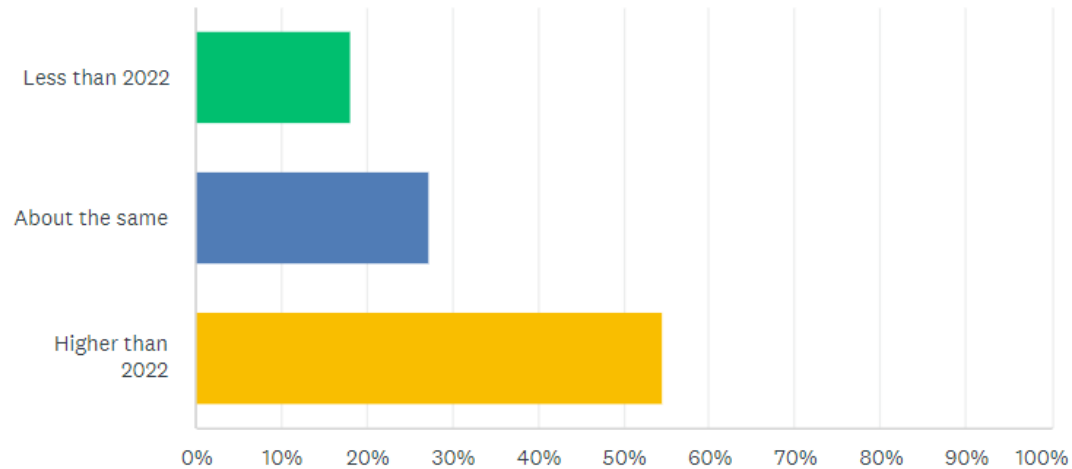

*Manawatu Test
Professionals
Meetup –
November 2022*

SURVEY RESULTS

A large, horizontal pink brushstroke graphic with a textured, hand-painted appearance. The text 'Response Summary' is written in a white, italicized serif font across the center of the brushstroke.

Response Summary

- 11 responses in total
- 0 question skipped (1 respondent)
- Average completion time = 1 minute, 1 second 😊.

In 2023, do you think that your organisation's project workload will be:

Answered: 11 Skipped: 0