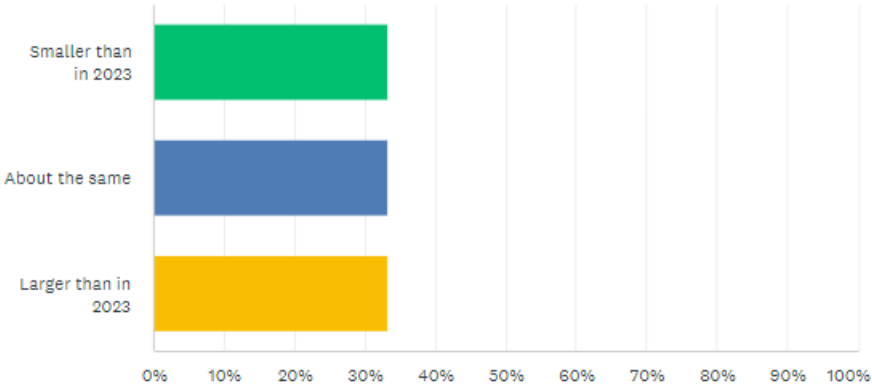

# *In 2024, do you think that your organisation's project workload will be:*

Answered: 12 Skipped: 0

ANSWER CHOICES	RESPONSES
Less than 2023	0.00% 0
About the same as 2023	58.33% 7
Higher than 2023	41.67% 5
<b>TOTAL</b>	<b>12</b>

# *In 2024, do you think your organisations project delivery team will be:*

Answered: 12 Skipped: 0

ANSWER CHOICES	RESPONSES
Smaller than in 2023	33.33% 4
About the same	33.33% 4
Larger than in 2023	33.33% 4
TOTAL	12