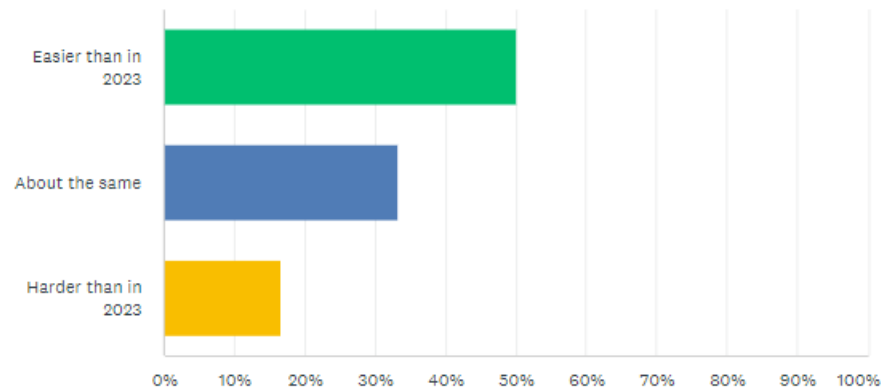

In 2024, do you think the difficulty in hiring staff will be:

Answered: 12 Skipped: 0

ANSWER CHOICES	RESPONSES
▼ Easier than in 2023	50.00% 6
▼ About the same	33.33% 4
▼ Harder than in 2023	16.67% 2
TOTAL	12