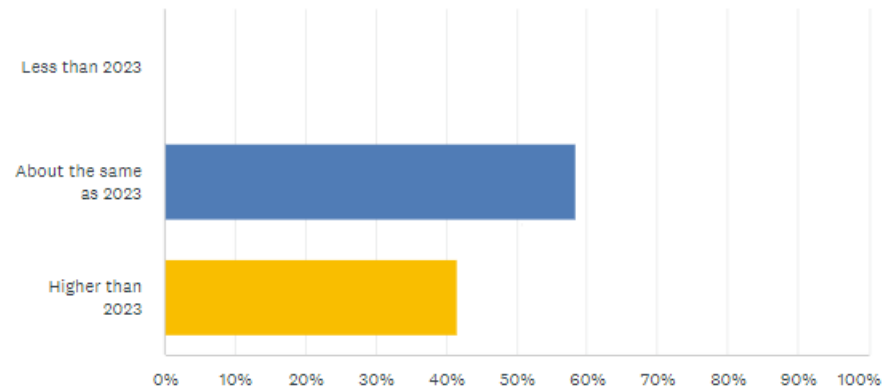

In 2024, do you think that your organisation's project workload will be:

Answered: 12 Skipped: 0

ANSWER CHOICES	RESPONSES
Less than 2023	0.00% 0
About the same as 2023	58.33% 7
Higher than 2023	41.67% 5
TOTAL	12