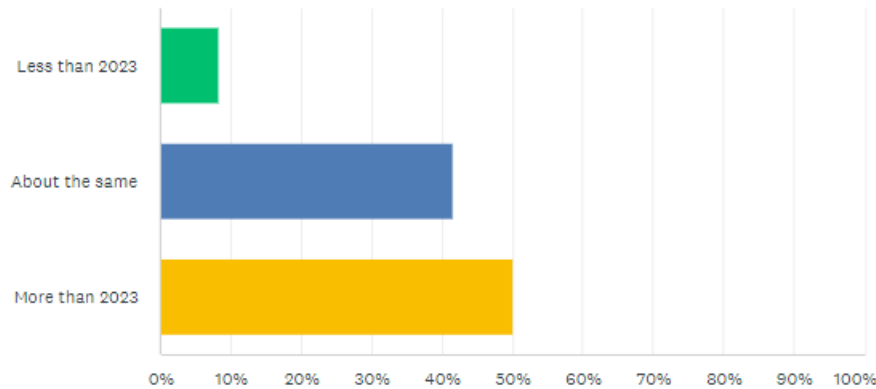

# *In 2024, do you think that the Parliament Coalition of the Three Amigos will be:*

Answered: 12 Skipped: 0

ANSWER CHOICES	RESPONSES
▼ Getting even friendlier between them - they will be great mates.	16.67% 2
▼ About the same - lots of negotiation.	25.00% 3
▼ Become like a bickering marriage - except worse because there is three involved.	58.33% 7
<b>TOTAL</b>	<b>12</b>

# *In 2024, do you think that the sunshine hours for Palmerston North will be:*

Answered: 12 Skipped: 0

ANSWER CHOICES	RESPONSES
Less than 2023	8.33% 1
About the same	41.67% 5
More than 2023	50.00% 6
<b>TOTAL</b>	<b>12</b>