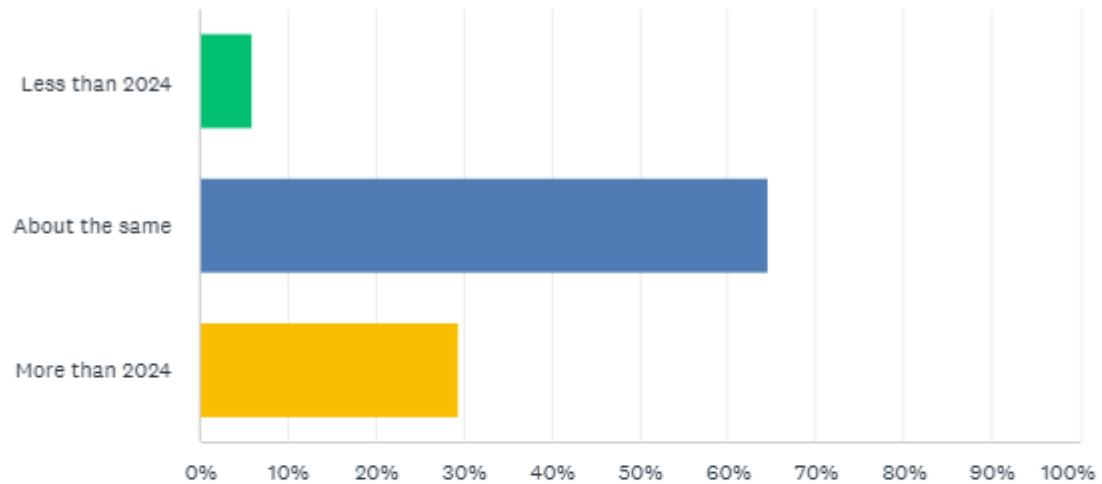

For Christmas 2024, do you think Christmas Day will be:

Answered: 17 Skipped: 0

ANSWER CHOICES	RESPONSES
Hot, Sunny and a great day to be outside	64.71% 11
Wet and muggy - a great day to be inside and eat lots	17.65% 3
Bah Humbug - too early to be talking about Christmas Day	17.65% 3
TOTAL	17

In 2025, do you think that the sunshine hours for Palmerston North will be:

Answered: 17 Skipped: 0

ANSWER CHOICES	RESPONSES
▼ Less than 2024	5.88% 1
▼ About the same	64.71% 11
▼ More than 2024	29.41% 5
TOTAL	17