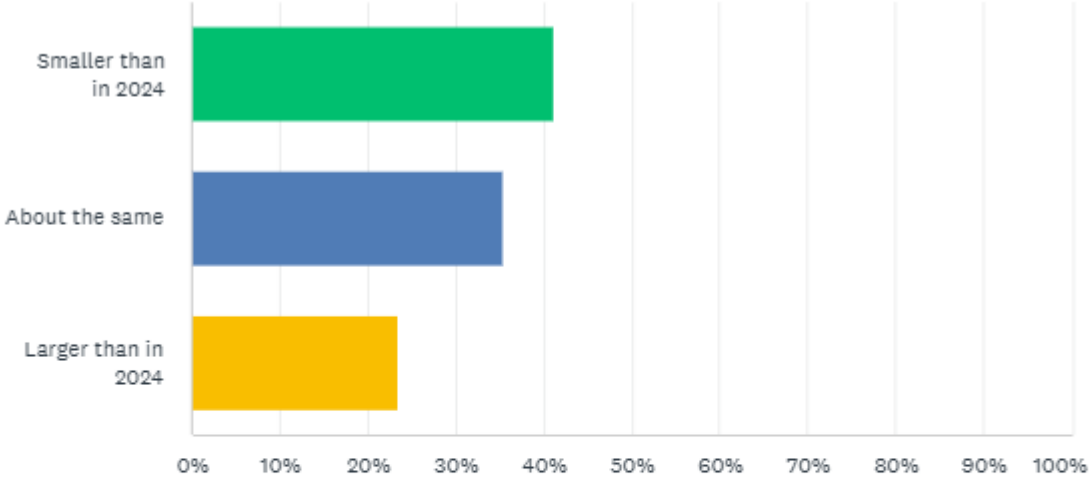

*Manawatu
Software Quality
Assurance
Professionals
Meetup December
2024 – Survey
Results*

SURVEY RESULTS

A large, horizontal pink brushstroke graphic with a textured, hand-painted appearance. The stroke is wider in the middle and tapers towards the ends. The text 'Response Summary' is written in a white, italicized serif font across the center of the stroke.

Response Summary

- 17 responses in total
- 0 questions skipped
- Average completion time = 53 seconds

In 2025, do you think that your organisation's project workload will be:

Answered: 17 Skipped: 0

ANSWER CHOICES	RESPONSES
Less than 2024	29.41% 5
About the same as 2024	23.53% 4
Higher than 2024	47.06% 8
TOTAL	17

In 2025, do you think your organisations project delivery team will be:

Answered: 17 Skipped: 0

ANSWER CHOICES	RESPONSES
Smaller than in 2024	41.18% 7
About the same	35.29% 6
Larger than in 2024	23.53% 4
TOTAL	17