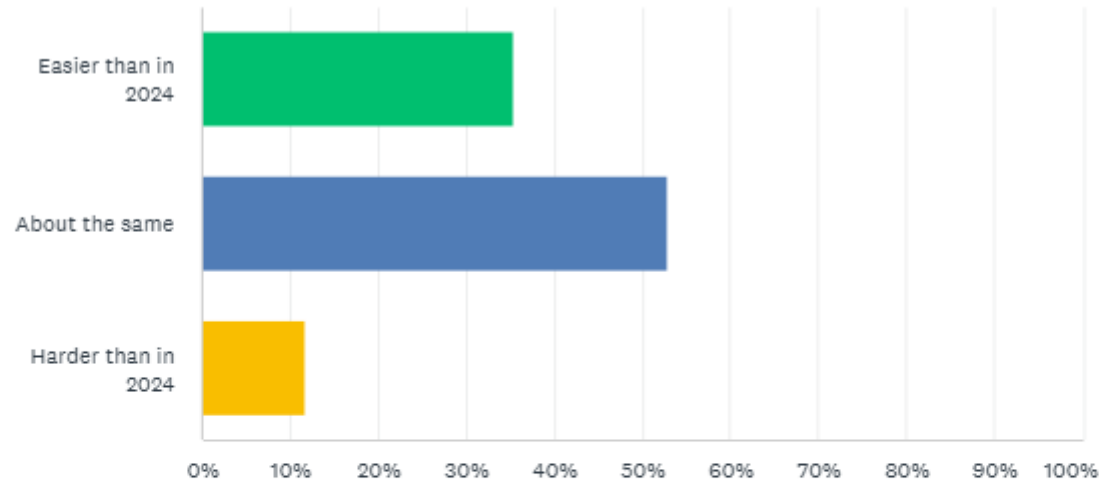

In 2025, do you think the difficulty in hiring staff will be:

Answered: 17 Skipped: 0

ANSWER CHOICES	RESPONSES
▼ Easier than in 2024	35.29% 6
▼ About the same	52.94% 9
▼ Harder than in 2024	11.76% 2
TOTAL	17