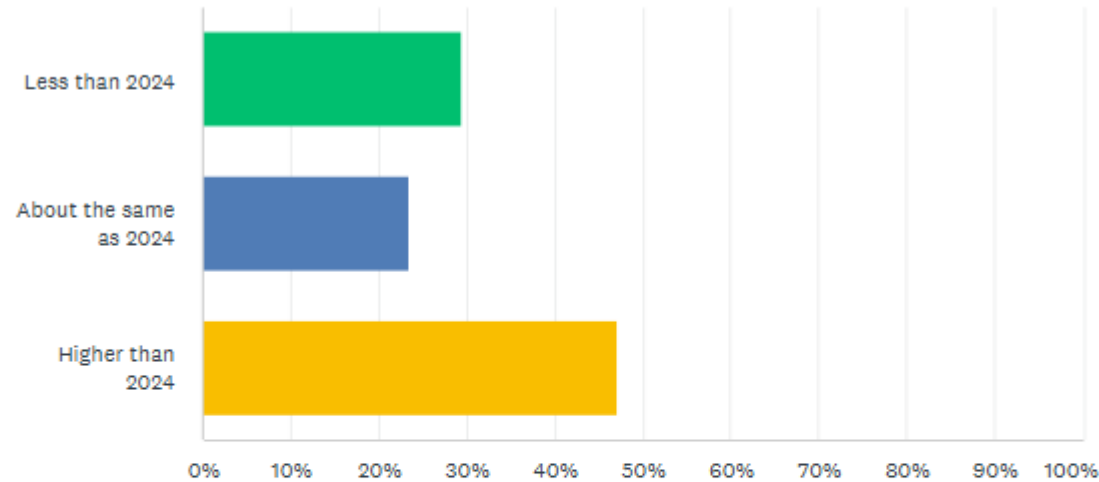

*Manawatu
Software Quality
Assurance
Professionals
Meetup December
2024 – Survey
Results*

SURVEY RESULTS

A large, horizontal pink brushstroke graphic with a textured, hand-painted appearance. The stroke is wider in the middle and tapers towards the ends. The text 'Response Summary' is written in a white, italicized serif font across the center of the stroke.

Response Summary

- 17 responses in total
- 0 questions skipped
- Average completion time = 53 seconds

In 2025, do you think that your organisation's project workload will be:

Answered: 17 Skipped: 0

ANSWER CHOICES	RESPONSES
Less than 2024	29.41% 5
About the same as 2024	23.53% 4
Higher than 2024	47.06% 8
TOTAL	17