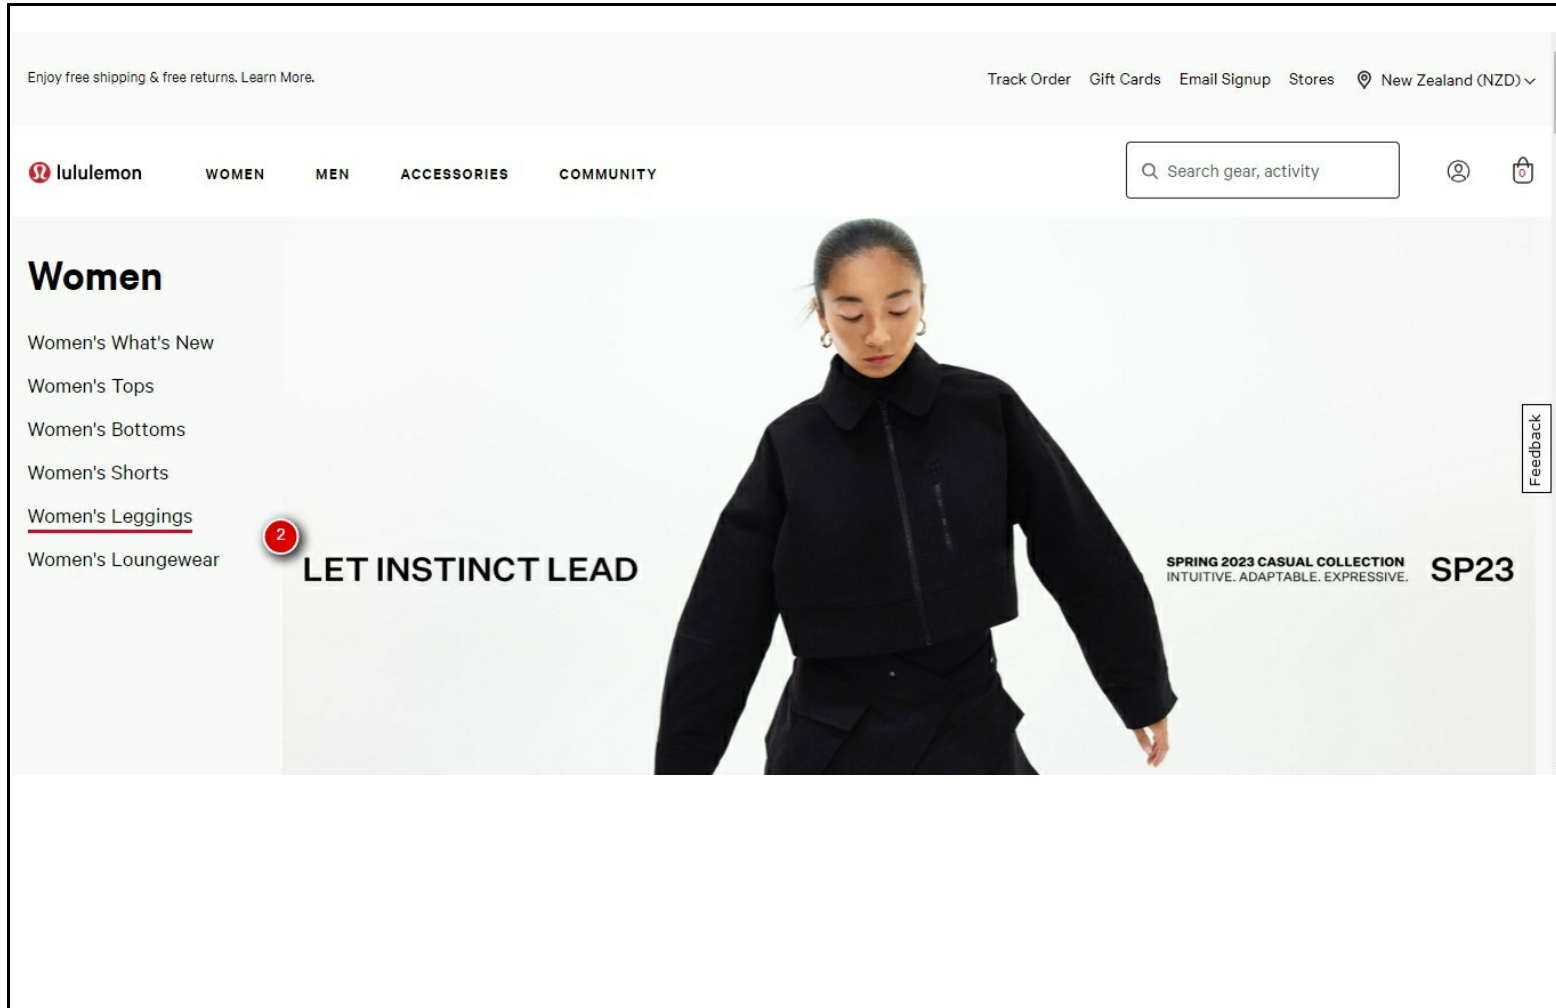

Screen 2: Women's Gear | lululemon NZ

Step 2: Select Women's Leggings