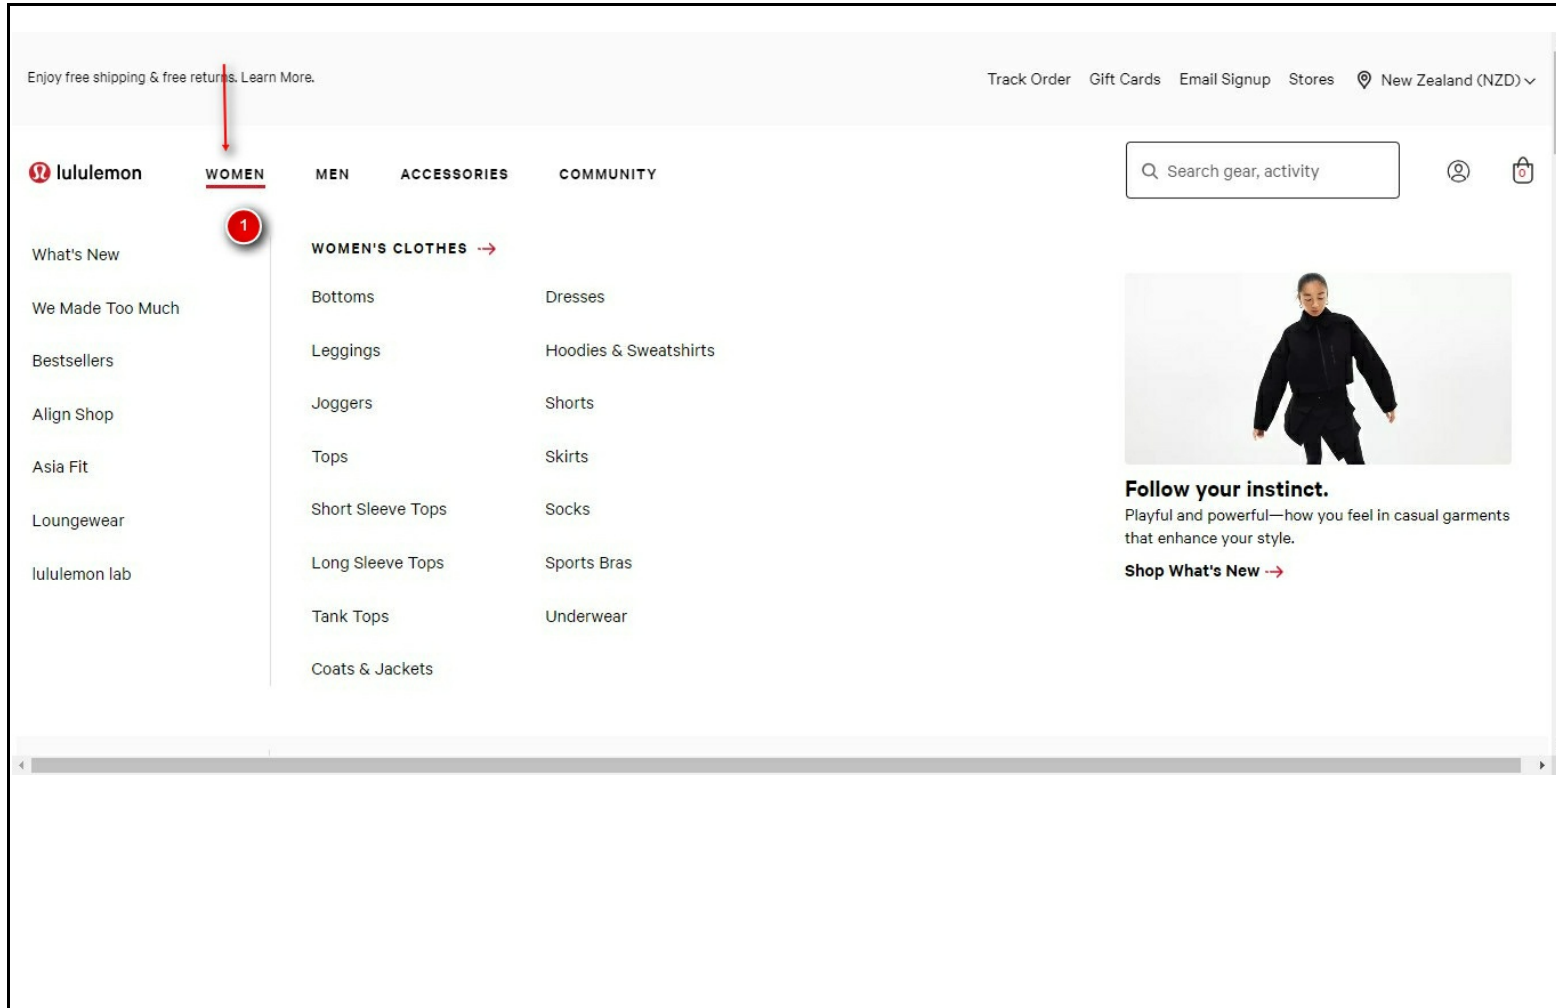

Screen 1: Women's Bestsellers | lululemon NZ

Step 1: Select 'Women' item