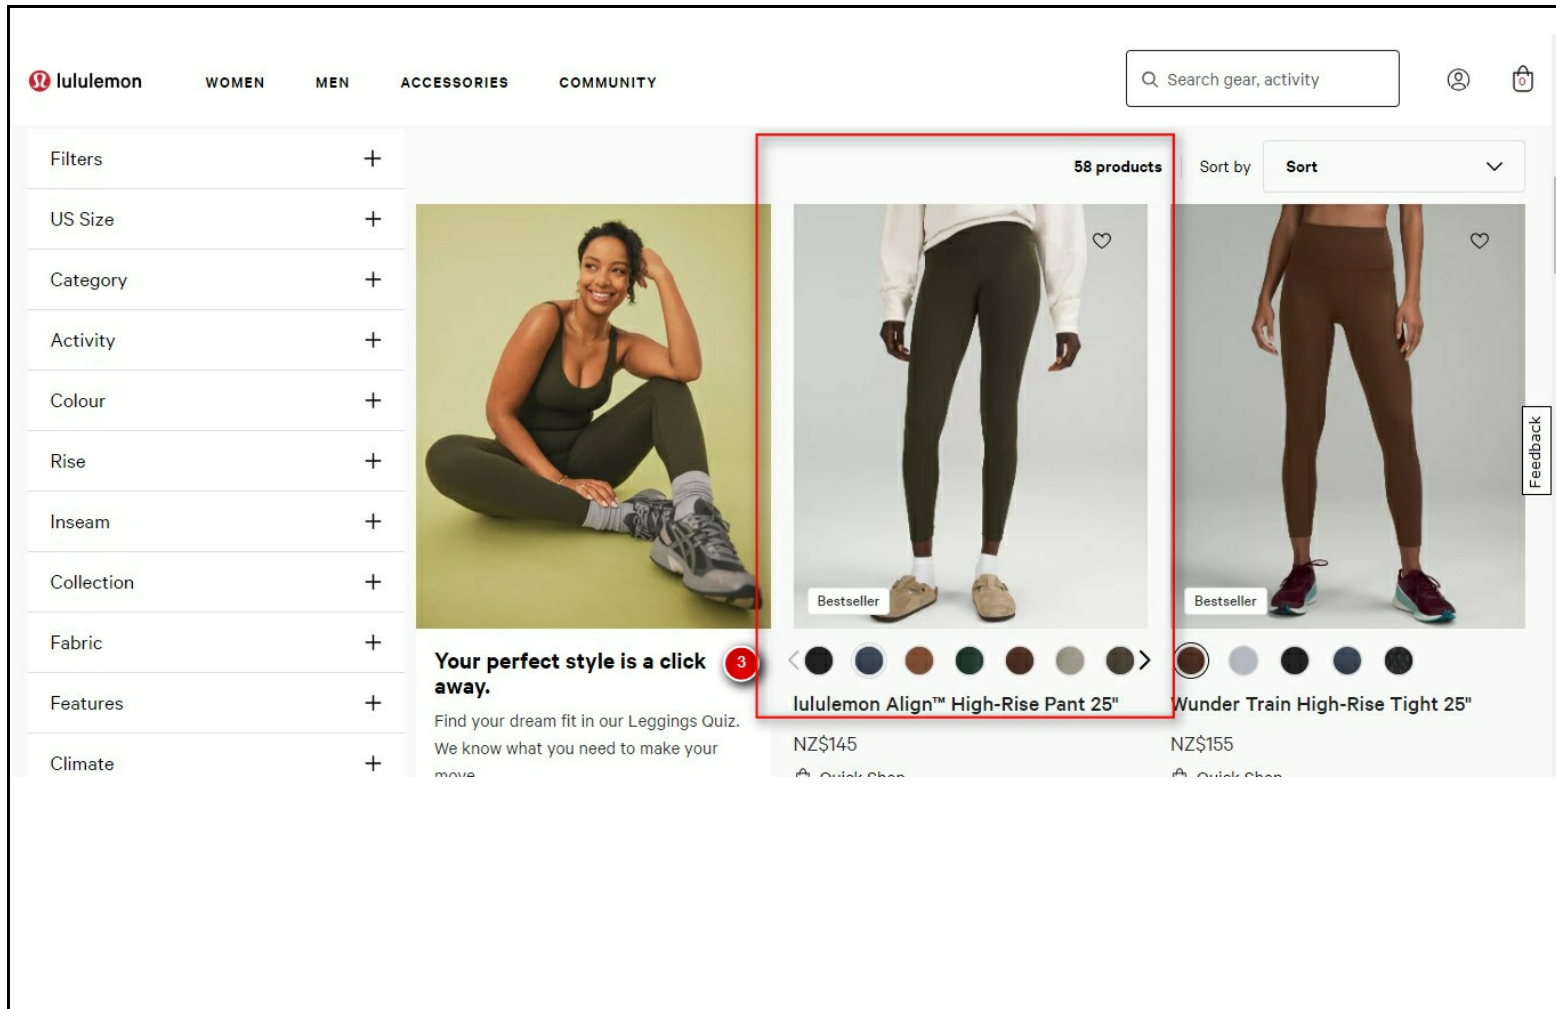

Step 3: Click 'lululemon Align™ High-Rise Pant 25\"

Screen 4: Women's Leggings | lululemon NZ

Step 4: Click 'NZ\$145' link

Screen 5: lululemon Align™ High-Rise Pant 25" | Leggings | Lululemon NZ

Step 5: Select your required size

Screen 6: lululemon Align™ High-Rise Pant 25" | Leggings | Lululemon NZ

The screenshot displays the product page for the Lululemon Align™ High-Rise Pant 25" | Leggings. The page features a main image of a model wearing the leggings, with navigation arrows and a zoom icon. Below the image, it states "Jessi is 5'8" and wears a size 14". To the right, there are color selection options for two variants: NZ\$119 (NZ\$145) and NZ\$104 (NZ\$145). A "WHAT'S MY SIZE?" button is present. The size selection section shows "US Size: 4" and a "Size guide" link. Size options include 0, 2, 4, 6, 8, 10, 12, 14, 16, 18, and 20. At the bottom, there is a quantity selector set to 1 and a red "ADD TO BAG - NZ\$145" button, which is highlighted with a red box and a red circle containing the number 6. The page also includes a search bar, navigation menu (WOMEN, MEN, ACCESSORIES, COMMUNITY), and a feedback button.