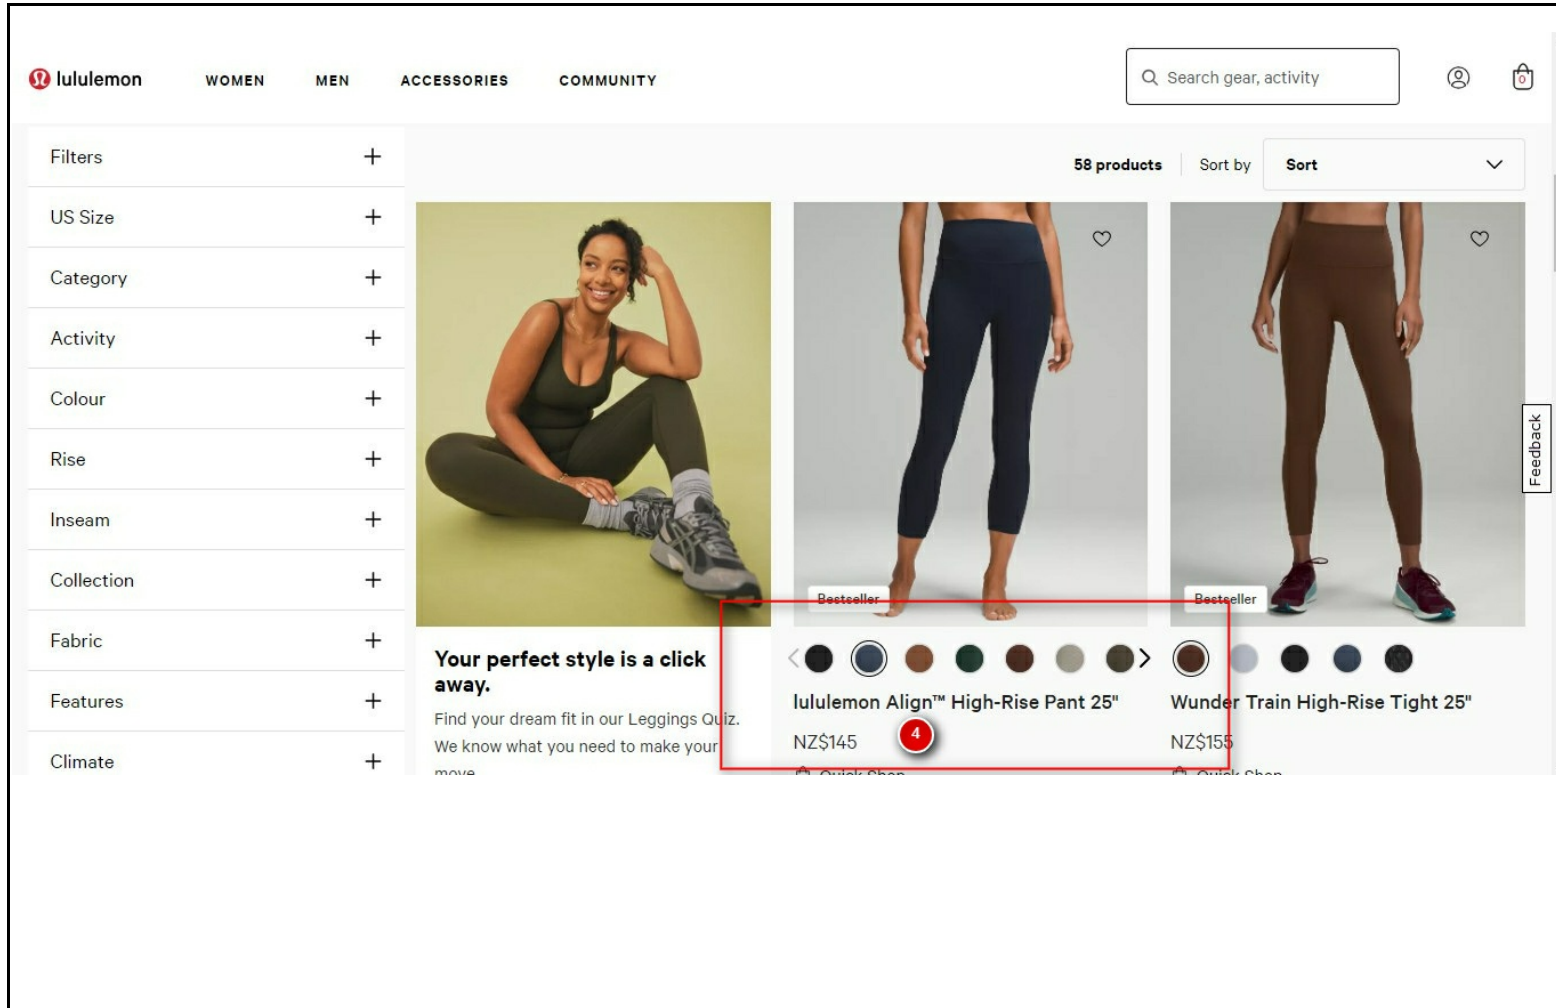

File version: 115.0.0.0

Screen 1: Women's Bestsellers | lululemon NZ

Step 1: Select 'Women' item

Screen 2: Women's Gear | lululemon NZ

Step 2: Select Women's Leggings

Screen 3: Women's Leggings | lululemon NZ

Step 3: Click 'lululemon Align™ High-Rise Pant 25\"

Screen 4: Women's Leggings | lululemon NZ

Step 4: Click 'NZ\$145' link

Screen 5: lululemon Align™ High-Rise Pant 25" | Leggings | Lululemon NZ

Step 5: Select your required size

Screen 6: lululemon Align™ High-Rise Pant 25" | Leggings | Lululemon NZ

The screenshot displays the product page for the Lululemon Align™ High-Rise Pant 25" | Leggings. The page features a main image of a model wearing the leggings, with navigation arrows and a zoom icon. Below the image, it states "Jessi is 5'8" and wears a size 14". To the right, there are color selection options for two variants: NZ\$119 (NZ\$145) and NZ\$104 (NZ\$145). A "WHAT'S MY SIZE?" button is present. The size selection section shows "US Size: 4" and a "Size guide" link. Size options include 0, 2, 4, 6, 8, 10, 12, 14, 16, 18, and 20. At the bottom, there is a quantity selector set to 1 and a red "ADD TO BAG - NZ\$145" button, which is highlighted with a red box and a red circle containing the number 6. The page also includes a search bar, navigation menu (WOMEN, MEN, ACCESSORIES, COMMUNITY), and a feedback button.